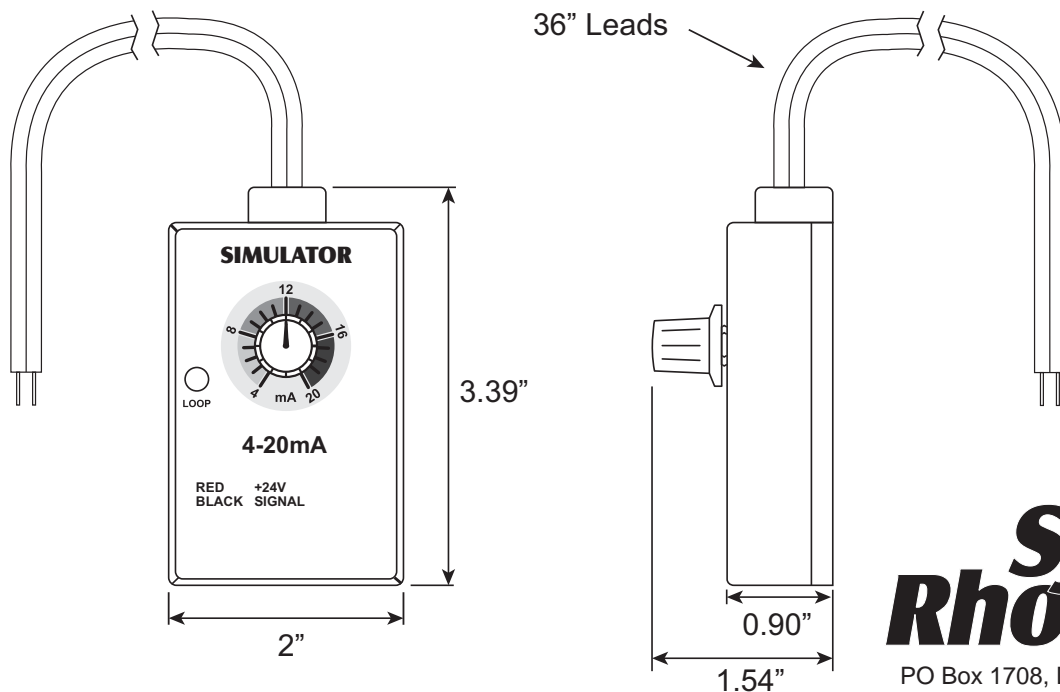

⚠ WARNING! EXPLOSION OR FIRE HAZARD

This product is NOT intended for use in hazardous locations as defined by the National Electrical Code, ANSI/NFPA 70.

SPECIFICATIONS

EXCITATION VOLTAGE	12-24 VDC ±5%
SUPPLY CURRENT	30mA MAX.
OUTPUT SIGNAL	4-20mA
ACCURACY	± .5mA
OPERATING TEMPERATURE	+32° TO +122° F
ENCLOSURE MATERIAL	ABS PLASTIC
WEIGHT	5 oz.
CABLE	SPEC: 20 AWG, 2 COND. LENGTH: 36 IN TERMINATION: FERRULE
FUSE	500mA 5x20MM FAST BLOW

DIMENSIONS

**SJE
Rhombus**

PO Box 1708, Detroit Lakes, MN 56502
 1-888-DIAL-SJE • 1-218-847-1317
 1-218-847-4617 Fax
 email: customer.service@sjerhombus.com
www.sjerhombus.com

USING THE SIMULATOR

1. Connect the 4-20mA simulator according to Figure A.
2. The red lead must always be connected to the excitation voltage source and the black lead to the 4-20mA input terminal on the device to be tested.
3. When connected correctly and power applied, the green loop power indicator turns on and will increase in brightness as the current approaches 20mA.