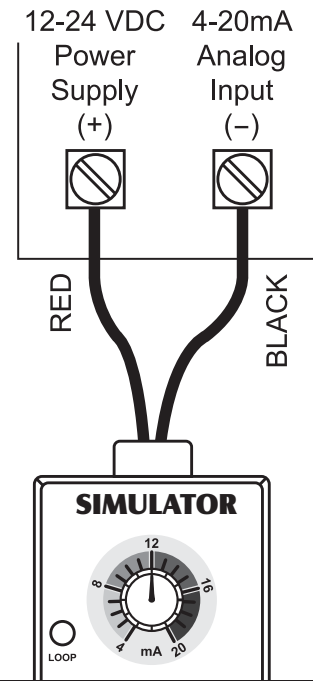

SJE-Rhombus® 4-20mA Simulator

The SJE-Rhombus™ 4-20mA Simulator is an easy-to-use, hand-held test instrument designed to generate an adjustable 4-20mA signal from loop power. The output of the Simulator is adjusted across the full range by turning the adjustment knob. The 4-20mA Simulator can be used on a wide range of applications, provided the excitation voltage is within 12-24 VDC.

⚠ WARNING! EXPLOSION OR FIRE HAZARD

This product is NOT intended for use in hazardous locations as defined by the National Electrical Code, ANSI/NFPA 70.

SPECIFICATIONS

EXCITATION VOLTAGE	12-24 VDC ±5%
SUPPLY CURRENT	30mA MAX.
OUTPUT SIGNAL	4-20mA
ACCURACY	± .5mA
OPERATING TEMPERATURE	+32° TO +122° F
ENCLOSURE MATERIAL	ABS PLASTIC
WEIGHT	5 oz.
CABLE	SPEC: 20 AWG, 2 COND. LENGTH: 36 IN TERMINATION: FERRULE
FUSE	500mA 5x20MM FAST BLOW

DIMENSIONS

**SJE
Rhombus**

PO Box 1708, Detroit Lakes, MN 56502
 1-888-DIAL-SJE • 1-218-847-1317
 1-218-847-4617 Fax
 email: customer.service@sjerhombus.com
www.sjerhombus.com

USING THE SIMULATOR

1. Connect the 4-20mA simulator according to Figure A.
2. The red lead must always be connected to the excitation voltage source and the black lead to the 4-20mA input terminal on the device to be tested.
3. When connected correctly and power applied, the green loop power indicator turns on and will increase in brightness as the current approaches 20mA.

CONNECTION

Figure A

TROUBLESHOOTING

If the 4-20mA Simulator loop power indicator fails to light when connected:

1. Check all wiring connections and verify the excitation voltage is within the usable range.
2. Check the 4-20mA simulator fuse by removing the four screws on the back cover and removing the fuser cover.
3. Contact the factory if the problem persists.