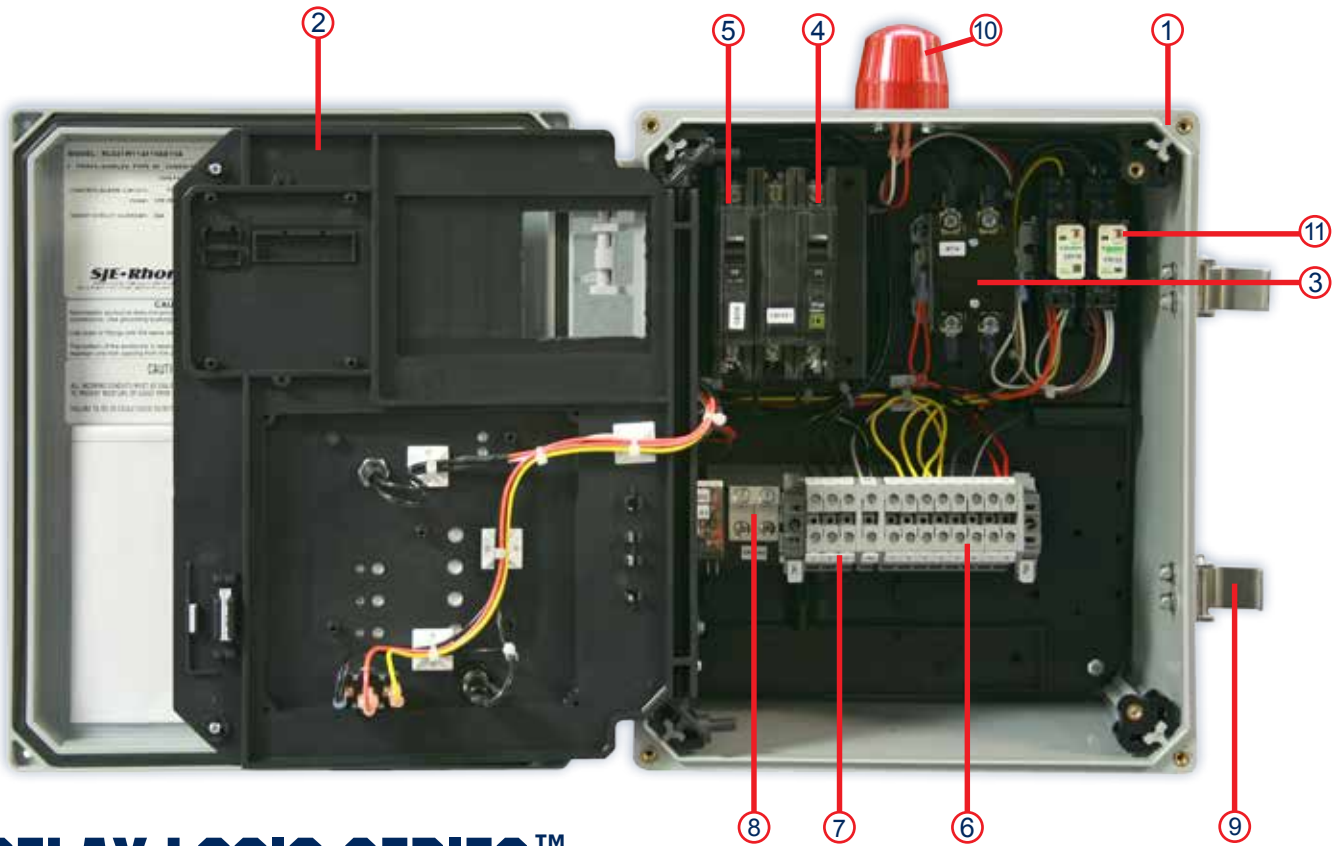

## Rugged, Simple and Reliable Single Phase Simplex Control Panel

- Controls one 120, 208, or 240V single phase pump
- Inner door provides added safety
- NEMA 4X lockable enclosure
- Magnetic motor contactor turns the pump on/off
- Utilizes standard components for easy troubleshooting and service
- Alarm test/normal/silence switch (exterior)
- HOA switch and pump run indicator light on inner door

Inner Door Shown Here

**SJE**  
**Rhombus**

### Function

The Relay Logic Series™ (RLS) control panel provides a reliable means of controlling one 120, 208, or 240V single phase pump in pump chambers, sump pump basins, irrigation systems and lift stations. A magnetic motor contactor is used to turn the pump on and off. Standard components are used allowing for easy troubleshooting and service.